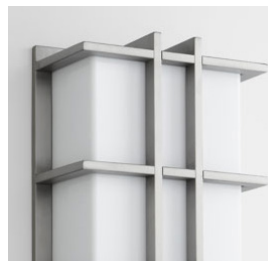

TELSHOR Outdoor
3-711-2xx

oxygen

FIXTURE TYPE _____

LOCATION _____

PROJECT _____

DATE _____

-22 Oiled Bronze

-24 Satin Nickel

LIGHT SOURCE	2 x 10.1W LED, 3000K, CRI 90
LUMINAIRE POWER	24.1W at 120V
RATED LIFE	60000 hr RL
OPTIONAL COLOR TEMPERATURES	2700K, 3500K, 4000K
LUMEN OUTPUT	Delivered: 1172 lm (LM-79)
INPUT VOLTAGE	120V to 277V AC, 50/60Hz
DRIVER OUTPUT	700mA, 29.4W max power
DIMMING	TRIAC and ELV dimming at 120V AC; 0-10V dimming, 100% to 1% current output
CONSTRUCTION	Stainless Steel and Acrylic
DIFFUSER	-2 Matte White Acrylic
FINISHES	Oiled Bronze (-22), Satin Nickel (-24)
MOUNTING	4" Octagonal J-Box (Installer must provide a bead of caulk between fixture housing and mounting surface)
STANDARDS	UL Wet listed, Conforms to UL STD 1598, Certified CAN/CSA STD C22.2 No 250.0.