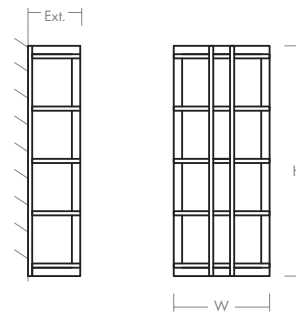

LIGHT SOURCE	2 x 10.1W LED, 3000K, CRI 90
LUMINAIRE POWER	24.1W at 120V
RATED LIFE	60000 hr RL
OPTIONAL COLOR TEMPERATURES	2700K, 3500K, 4000K
LUMEN OUTPUT	Delivered: 1172 lm (LM-79)
INPUT VOLTAGE	120V to 277V AC, 50/60Hz
DRIVER OUTPUT	700mA, 29.4W max power
DIMMING	TRIAC and ELV dimming at 120V AC; 0-10V dimming, 100% to 1% current output
CONSTRUCTION	Stainless Steel and Acrylic
DIFFUSER	-2 Matte White Acrylic
FINISHES	Oiled Bronze (-22), Satin Nickel (-24)
MOUNTING	4" Octagonal J-Box (Installer must provide a bead of caulk between fixture housing and mounting surface)
STANDARDS	UL Wet listed, Conforms to UL STD 1598, Certified CAN/CSA STD C22.2 No 250.0.

DIMENSIONS

W:	9.00"
H:	21.75"
Ext:	5.00"
M.C:	10.81" From top of fixture

Order example for standard fixture:

3-711-224 (x- Voltage - xxx-Sequence # - x-Diffuser - xx-Finish)

3: 120V to 277V

Order example for optional color temperatures: **3-711-27224**